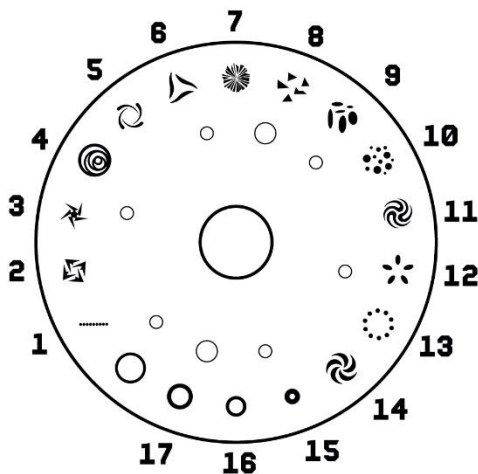

BEAMZ
MADE
EAZY

150.384 V5

FUZE75 BEAM
QUICK **START GUIDE**

RF REMOTE CONTROL

- Select the type fixture you will control:
 - Press repeatedly 3 times on button "Spot" to activate Fuze Spot Series
 - Press repeatedly 3 times on button "Beam" to activate Beam Spot Series
 - Press repeatedly 3 times on button "Wash" to activate Wash Spot Series
- Press the button "Dimmer" to adjust brightness. Press directly on the button "+" or "-" for desired settings.
- Press the button "Strobe" to turn on/off the strobe effect. Press directly on the button "+" or "-" for desired settings.
- Press the button "⏪" to adjust the speed of sound program or adjust the sensitivity of sound control.
- Press the button "⏩" to adjust the speed of chase or adjust the sensitivity of voice control.
- Press the button "1-9" to select one of the auto or sound activated programs.
- Press the button "🔄" to reset all.
- Press the button "DMX" to select control via wired DMX signal.

DMX CHANNELS

16 Bit	8 Bit	Function	Value	Description
1	1	Pan	000-255	Movement 0°-540°
2		Pan fine	000-255	
3	2	Tilt	000-255	Movement 0°-270°
4		Tilt fine	000-255	
5	3	Colour	000-009	Open
			010-019	Colour 1
			020-029	Colour 2
			030-039	Colour 3
			040-049	Colour 4
			050-059	Colour 5
			060-069	Colour 6
			070-079	Colour 7
			080-089	Colour 8
			090-099	Colour 9
			100-109	Colour 10
			110-119	Colour 11
			120-127	Colour 12
			128-189	Colour wheel rotation, fast to slow CW
			190-193	Colour wheel rotation, stop
			194-255	Colour wheel rotation, slow to fast CCW
6	4	Gobo	000-004	Open
			005-009	Gobo 1
			010-014	Gobo 2
			015-019	Gobo 3
			020-024	Gobo 4
			025-029	Gobo 5
			030-034	Gobo 6
			035-039	Gobo 7
			040-044	Gobo 8
			045-049	Gobo 9
			050-054	Gobo 10
			055-059	Gobo 11
			060-064	Gobo 12
			065-069	Gobo 13
6	4	Gobo	070-074	Gobo 14
			075-079	Gobo 15
			080-084	Gobo 16
			085-089	Gobo 17
			090-097	Gobo 1 shake, slow to fast