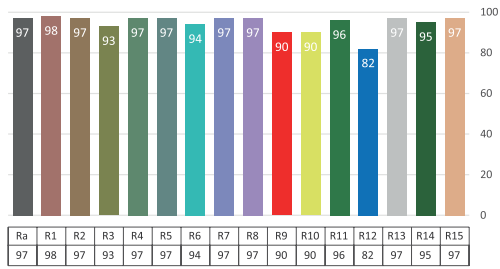

BTF100Z FRESNEL ZOOM

Ref.nr: 151.376

COLOUR RENDERING INDEX

PHOTOMETRIC

Lux 8379 3843 2288 1452 1041 738 541 463 367

Distance (m) 2 3 4 5 6 7 8 9 10
 Spot Diam (m) 0.9 1.3 1.8 2.2 2.7 3.1 3.5 4.0 4.4

MINIMUM SPOT

Lux 852 445 240 155 117 88 72 52 44

Distance (m) 2 3 4 5 6 7 8 9 10
 Spot Diam (m) 2.6 3.9 5.2 6.5 7.8 9.1 10.4 11.7 13

MAXIMUM SPOT