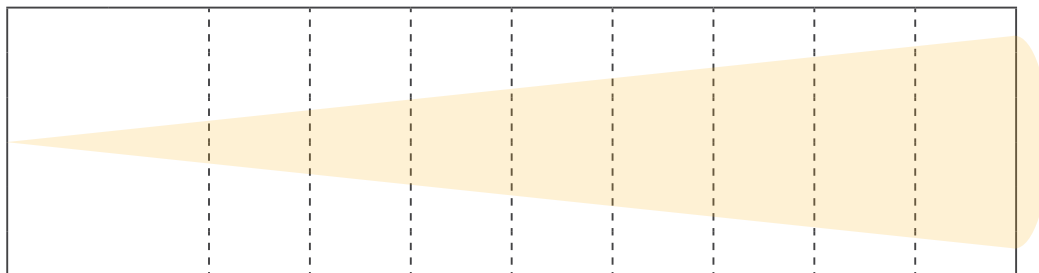

BTF100Z FRESNEL ZOOM

Ref.nr: 151.376

COLOUR RENDERING INDEX

PHOTOMETRIC

Lux 8379 3843 2288 1452 1041 738 541 463 367

Distance (m) 2 3 4 5 6 7 8 9 10
 Spot Diam (m) 0.9 1.3 1.8 2.2 2.7 3.1 3.5 4.0 4.4

MINIMUM SPOT

Lux 852 445 240 155 117 88 72 52 44

Distance (m) 2 3 4 5 6 7 8 9 10
 Spot Diam (m) 2.6 3.9 5.2 6.5 7.8 9.1 10.4 11.7 13

MAXIMUM SPOT