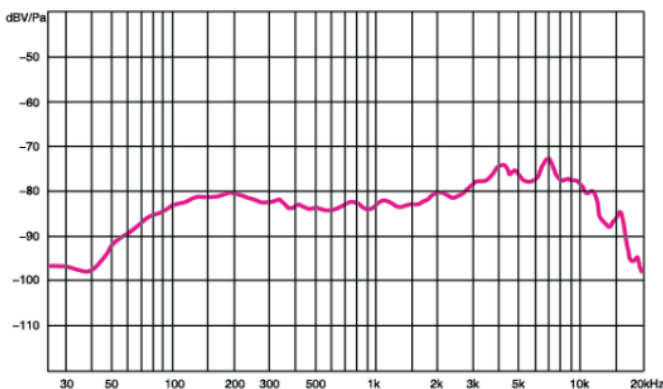

**Directivity:** Dynamic  
**Output connections:** XLR (3-pin)  
**Frequency Response :** 50Hz - 13KHz  
**Sensitivity:** -52(+/-3dB)(0dB=1V/Pa at 1kHz)  
**Load Impedance:** ≥600Ω±20%

This product is subject to the European Waste Electrical and Electronic Equipment Directive (WEEE) in its currently valid version. Do not dispose of your old device with your normal household waste. Dispose of this product through an approved waste disposal firm or through your local waste facility. Comply with the rules and regulations that apply in your country. If in doubt, consult your local waste disposal facility.