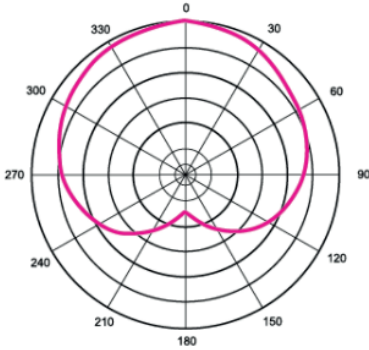

Caution!

- Never remove the screen holding the capsule, as this may damage the microphone!
- Never drop the mic, as this may cause severe damage!

- On/off switch
- Head protector for bump protection
- Cardioid characteristic