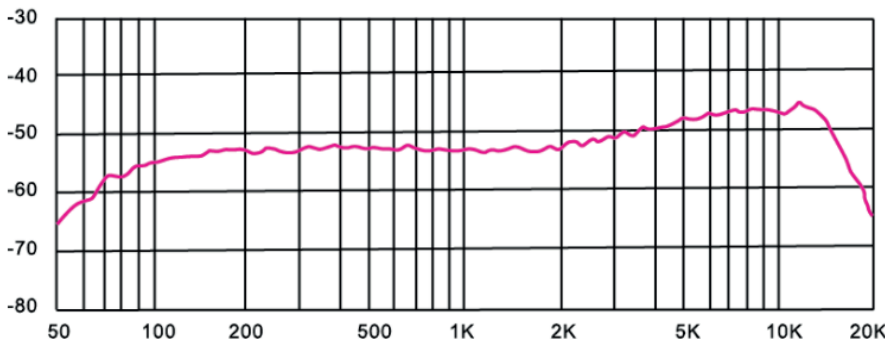

Microphone type:	Dynamic
Output connections:	XLR (3-pin)
Frequency Response :	50Hz - 13 KHz
Sensitivity:	-52dB (+/-2dB)(0dB=1V/Pa at 1kHz)
Load Impedance:	≥400Ω±30%

This product is subject to the European Waste Electrical and Elec-tronic Equipment Directive (WEEE) in its currently valid version. Do not dispose of your old device with your normal household waste. Dispose of this product through an approved waste disposal firm or through your local waste facility. Comply with the rules and regulations that apply in your country. If in doubt, consult your local waste disposal facility.