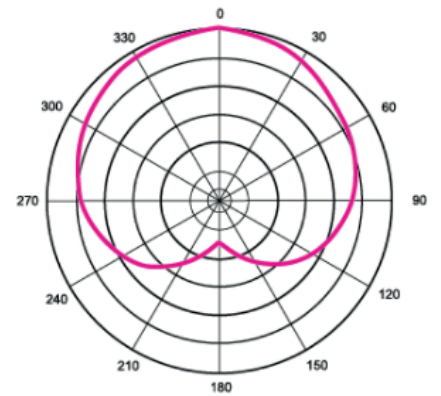

Microphone type:	Dynamic
Output connections:	XLR (3-pin)
Frequency Response :	50Hz - 13 KHz
Sensitivity:	-52dB (+/-2dB)(0dB=1V/Pa at 1kHz)
Load Impedance:	≥400Ω±30%

This product is subject to the European Waste Electrical and Elec-tronic Equipment Directive (WEEE) in its currently valid version. Do not dispose of your old device with your normal household waste. Dispose of this product through an approved waste disposal firm or through your local waste facility. Comply with the rules and regulations that apply in your country. If in doubt, consult your local waste disposal facility.