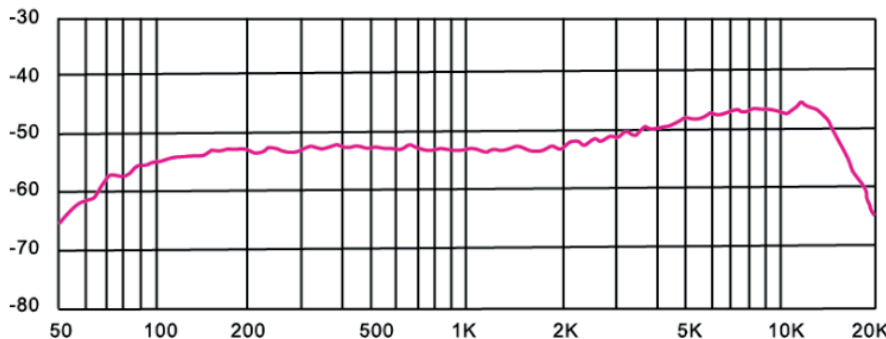

Microphone type:	Dynamic
Output connections:	XLR (3-pin)
Frequency Response :	50Hz - 13 KHz
Sensitivity:	-52dB (+/-2dB)(0dB=1V/Pa at 1kHz)
Load Impedance:	≥400Ω±30%

This product is subject to the European Waste Electrical and Elec-tronic Equipment Directive (WEEE) in its currently valid version. Do not dispose of your old device with your normal household waste. Dispose of this product through an approved waste disposal firm or through your local waste facility. Comply with the rules and regulations that apply in your country. If in doubt, consult your local waste disposal facility.