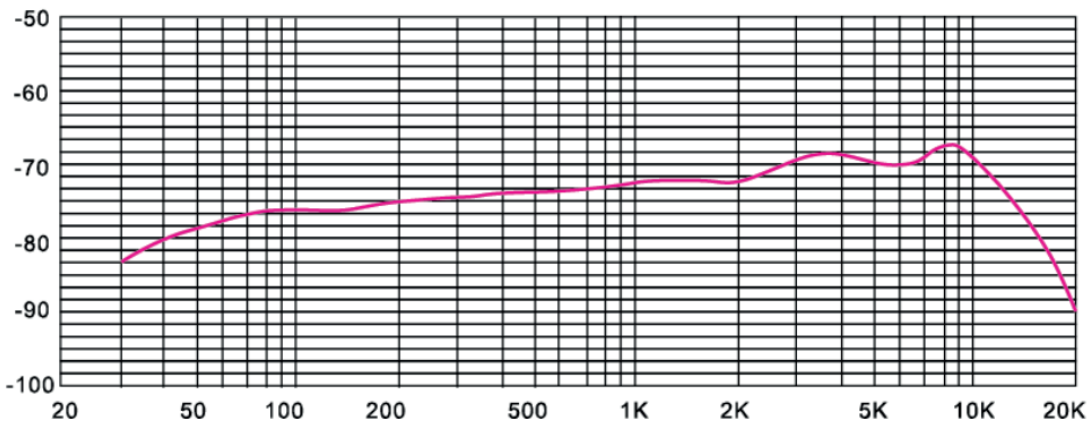

Microphone type:	Dynamic
Directivity:	Uni-directional
Output connections:	XLR (3-pin)
Frequency Response :	50Hz - 13 KHz
Sensitivity:	-52dB (+/-2dB)(0dB=1V/Pa at 1kHz)
Load Impedance:	≥600Ω±30%

This product is subject to the European Waste Electrical and Elec-tronic Equipment Directive (WEEE) in its currently valid version. Do not dispose of your old device with your normal household waste. Dispose of this product through an approved waste disposal firm or through your local waste facility. Comply with the rules and regulations that apply in your country. If in doubt, consult your local waste disposal facility.