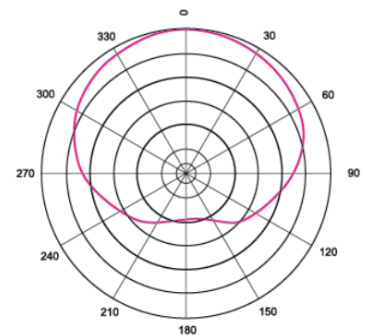

Microphone type:	Dynamic
Directivity:	Uni-directional
Output connections:	XLR (3-pin)
Frequency Response :	50Hz - 13 KHz
Sensitivity:	-52dB (+/-2dB)(0dB=1V/Pa at 1kHz)
Load Impedance:	≥600Ω±30%

This product is subject to the European Waste Electrical and Elec-tronic Equipment Directive (WEEE) in its currently valid version. Do not dispose of your old device with your normal household waste. Dispose of this product through an approved waste disposal firm or through your local waste facility. Comply with the rules and regulations that apply in your country. If in doubt, consult your local waste disposal facility.