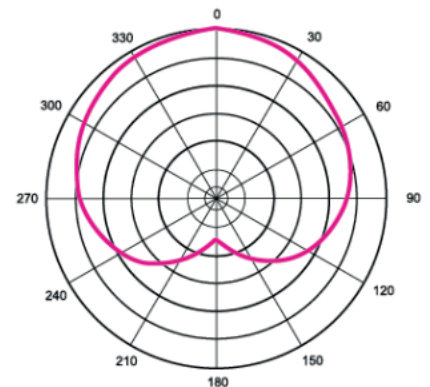

- ▶ Ideal for vocals and general usage
- ▶ Dynamic and directional
- ▶ Cardioid characteristic

- Caution!**
- ▶ Never remove the screen holding the capsule, as this may damage the microphone!
 - ▶ Never drop the mic, as this may cause severe damage!

Directivity:	Uni-directional
Output connections:	XLR (3-pin)
Frequency Response :	50Hz - 13KHz
Sensitivity:	-52 (+/-2dB)(0dB=1V/Pa at 1kHz)
Load Impedance:	≥600Ω±30%

This product is subject to the European Waste Electrical and Elec-tronic Equipment Directive (WEEE) in its currently valid version. Do not dispose of your old device with your normal household waste. Dispose of this product through an approved waste disposal firm or through your local waste facility. Comply with the rules and regulations that apply in your country. If in doubt, consult your local waste disposal facility.