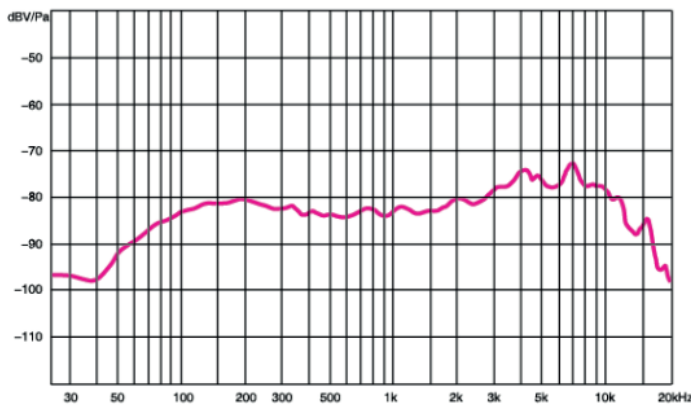

- ▶ Ideal for vocals and general usage
- ▶ Dynamic and directional
- ▶ Cardioid characteristic

- Caution!**
- ▶ Never remove the screen holding the capsule, as this may damage the microphone!
 - ▶ Never drop the mic, as this may cause severe damage!

Directivity:	Uni-directional
Output connections:	XLR (3-pin)
Frequency Response :	50Hz - 13KHz
Sensitivity:	-52 (+/-2dB)(0dB=1V/Pa at 1kHz)
Load Impedance:	≥600Ω±30%

This product is subject to the European Waste Electrical and Elec-tronic Equipment Directive (WEEE) in its currently valid version. Do not dispose of your old device with your normal household waste. Dispose of this product through an approved waste disposal firm or through your local waste facility. Comply with the rules and regulations that apply in your country. If in doubt, consult your local waste disposal facility.