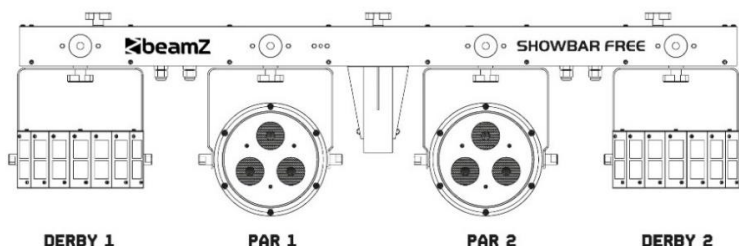

24 CHANNELS

CHANNEL	FUNCTION	VALUE	DESCRIPTION	
1	Master Dimmer	000-255	Master dimming , 0-100%	
2	PAR Strobe	000-009	No function	
		010-255	PAR Strobe, from slow to fast	
3	PAR 1	000-255	Red, 0-100%	
4		000-255	Green, 0-100%	
5		000-255	Blue, 0-100%	
6		000-255	White, 0-100%	
7		PAR 2	000-255	Red, 0-100%
8	000-255		Green, 0-100%	
9	000-255		Blue, 0-100%	
10	000-255		White, 0-100%	
11	Derby Strobe		000-009	No function
		10-255	Strobe, from slow to fast	
12	Derby 1	000-255	Red, 0-100%	
13		000-255	Green, 0-100%	
14		000-255	Blue, 0-100%	
15		000-255	White, 0-100%	
16	Derby 2	000-255	Red, 0-100%	
17		000-255	Green, 0-100%	
18		000-255	Blue, 0-100%	
19		000-255	White, 0-100%	
20	Derby Speed	000-009	No function	
		010-255	Derby Motor Speed, from slow to fast	
21	White Strobe	000-009	No function	
		010-255	Bar Stroboscope, from slow to fast	
22		000-009	No function	
		010-019	Full on	
		020-159	Random strobe	
		160-255	Random strobe , from slow to fast	
23	Auto / Sound	000-009	No function	
		10-029	Auto program 1	
		030-049	Auto program 2	
		050-069	Auto program 3	
		070-089	Auto program 4	
		090-109	Auto program 5	
		110-129	Auto program 6	
		130-149	Sound program1	
		150-169	Sound program2	
		170-189	Sound program3	
		190-209	Sound program4	
		210-229	Sound program5	
		230-255	Sound program6	
24	Auto / Sound Speed	000-255	Auto and Sound program speed (Slow-fast)